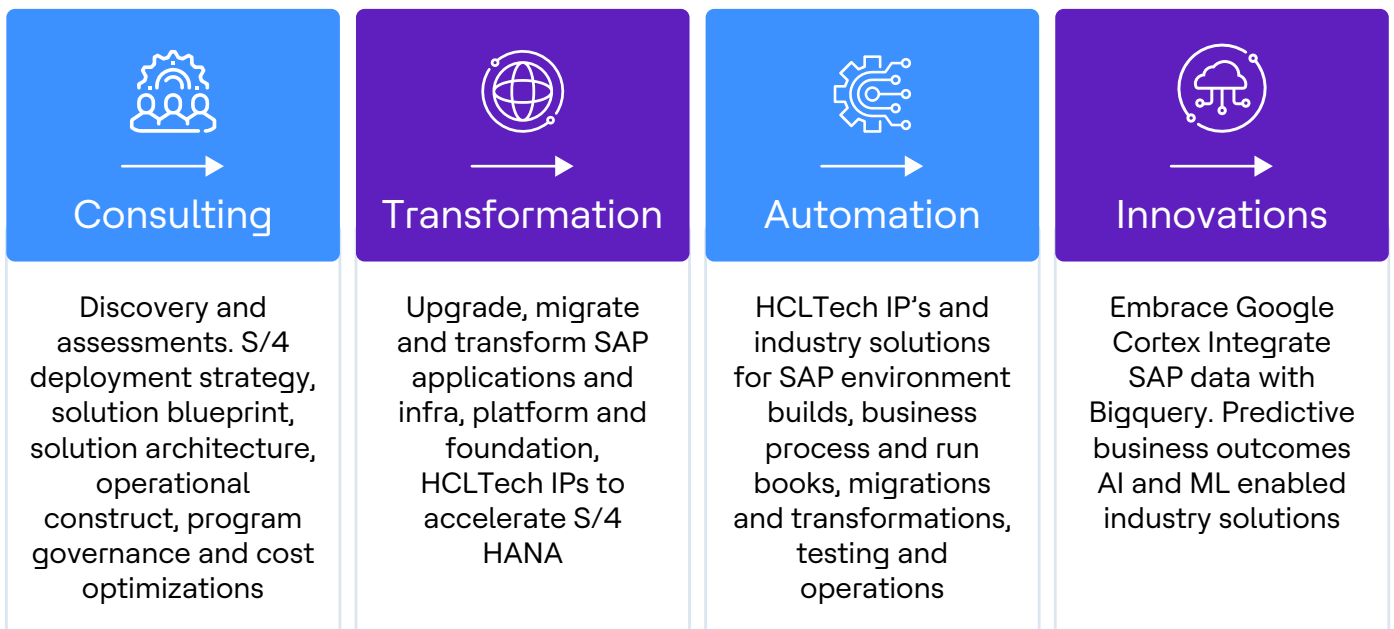

Enterprise workload transformation SAP on GCP

Enrich, extend and automate with
Google Cloud Platform (GCP)

Typical drivers for SAP on GCP deployment

- Quest for a reliable, flexible and scalable IT infrastructure
- Reducing the TCO by up to 50% with SAP application on Google Cloud Platform (GCP)
- Google Cortex framework for business outcomes
- AI/ML-driven business use cases for future demands
- Enhance data capabilities for SAP with Google BigQuery

Our services:

Covers E2E digital adoption journey

HCLTech SAP vertical solutions

All verticals

- SAP workload transformation / migration to GCP
- Google Cloud Cortex framework
- SAP workload managed services

Healthcare

- Emerging enterprises powered by AI using Lucy and Robotics process automation
- Smart logistics for High-Value Assets
Intelligent Supply Chain Visibility

Wholesale and distribution

- Cold chain monitoring

350+

SAP on cloud projects
SAP implementation partner for RISE and cortex

Write to us at: HCLGoogleBU@hcl.com | Visit us at: www.hcltech.com/google-cloud-ecosystem

HCLTech | Supercharging Progress™

HCLTech is a global technology company, home to more than 223,400 people across 60 countries, delivering industry-leading capabilities centered around digital, engineering, cloud and AI, powered by a broad portfolio of technology services and products. We work with clients across all major verticals, providing industry solutions for Financial Services, Manufacturing, Life Sciences and Healthcare, Technology and Services, Telecom and Media, Retail and CPG and Public Services. Consolidated revenues as of 12 months ending June 2023 totaled \$12.8 billion. To learn how we can supercharge progress for you, visit hcltech.com.