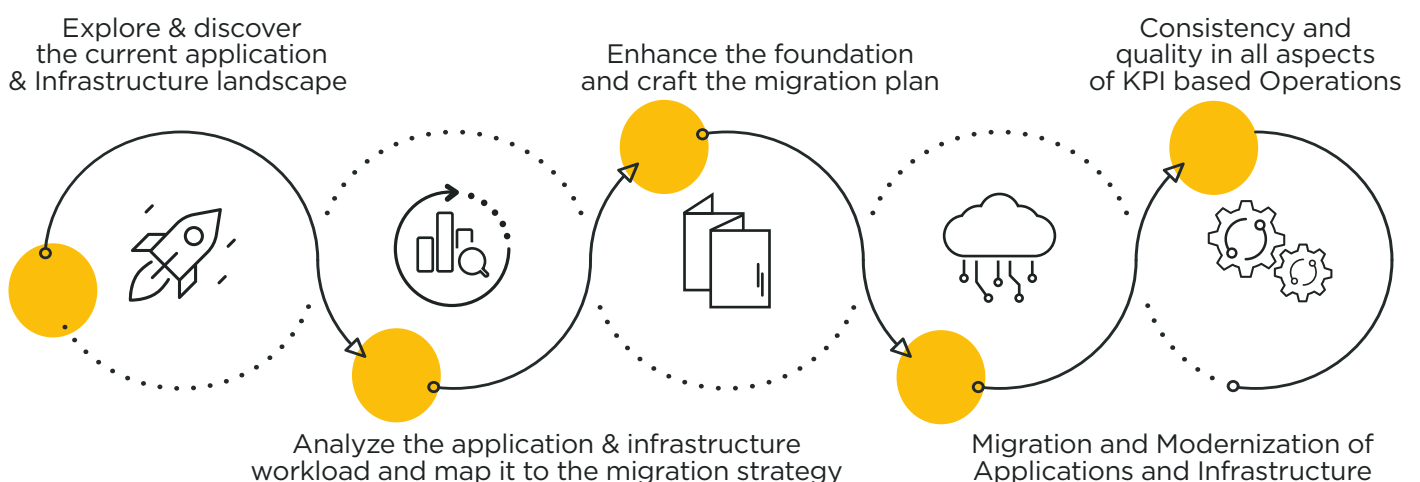

Application Modernization and Data Center Transformation

Migrate, Modernize and Transform on GCP

How will HCL's Application and DC Modernization offering benefit you?

- Large scale migration and modernization experience
- Automation and process-driven operations across the technology landscape
- Self-service and catalog-based offerings
- Cloud Native labs for MVP runs and experience-based design process
- One-click automation and deployment
- Outcome-based engagements
- Multiple HCL IP's for faster App Modernization & DC transformation
- Security built into the design and execution
- Self-funding biz model

Application and DC Modernization framework

Why HCL?

350+
Global
Engagements

4000+ App
Modernization and
DC Modernization Projects

TurnKey
Digital Experience with
MVP Design and Development

18000+
Modern App Architects
and Consultants