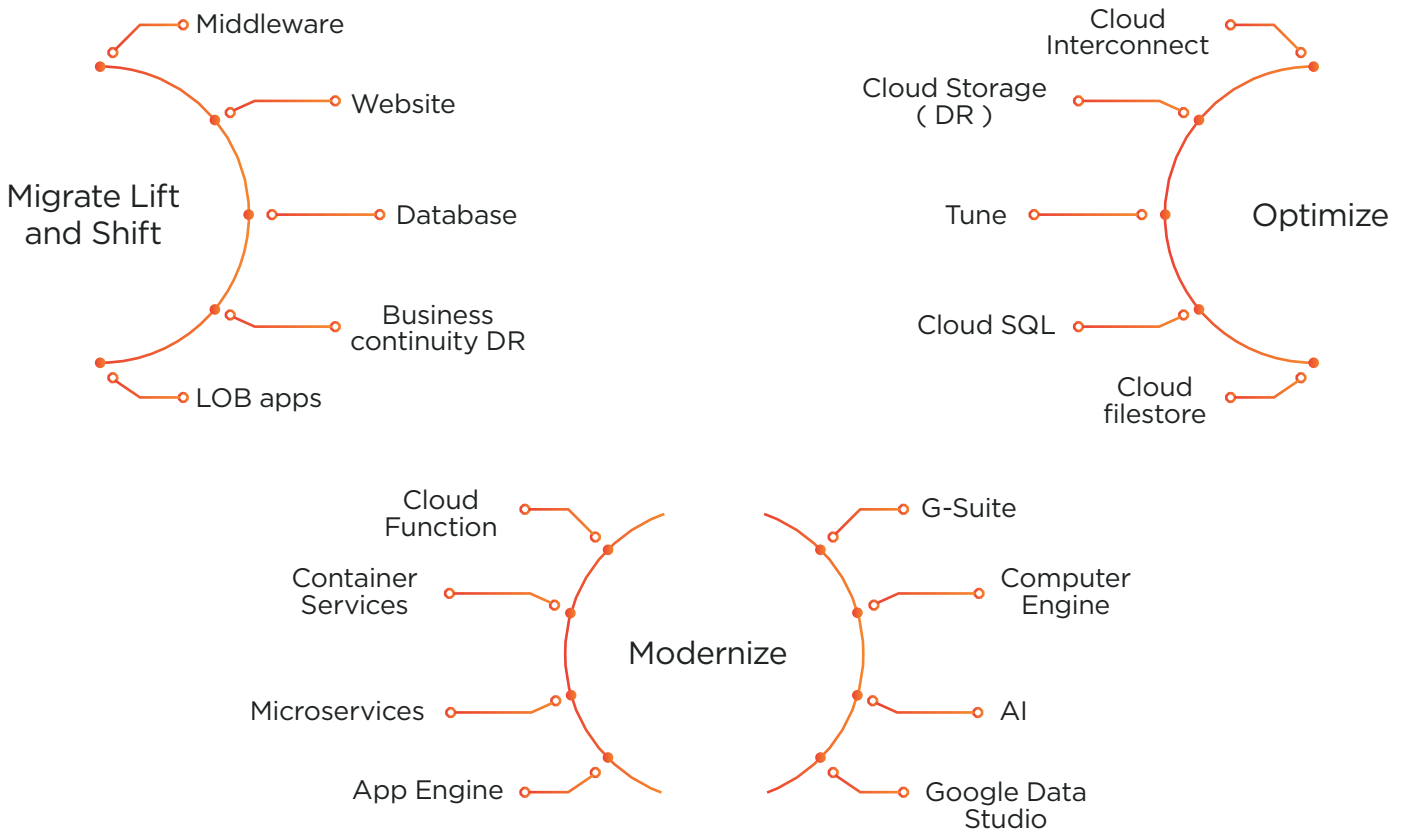

Application Modernization and Data Center Transformation

Migrate, Modernize and Transform on GCP

How will HCL's Application and DC Modernization offering benefit you?

- Large scale migration and modernization experience
- Automation and process-driven operations across the technology landscape
- Self-service and catalog-based offerings
- Cloud Native labs for MVP runs and experience-based design process
- One-click automation and deployment
- Outcome-based engagements
- Multiple HCL IP's for faster App Modernization & DC transformation
- Security built into the design and execution
- Self-funding biz model

25+
HCL
Modernization IPs

25+
Industry and
Vertical Solutions

3
Cloud Native Labs
& AI CoE

Application modernization enablers

To know more, write to us at
HCLGoogleBU@HCL.com