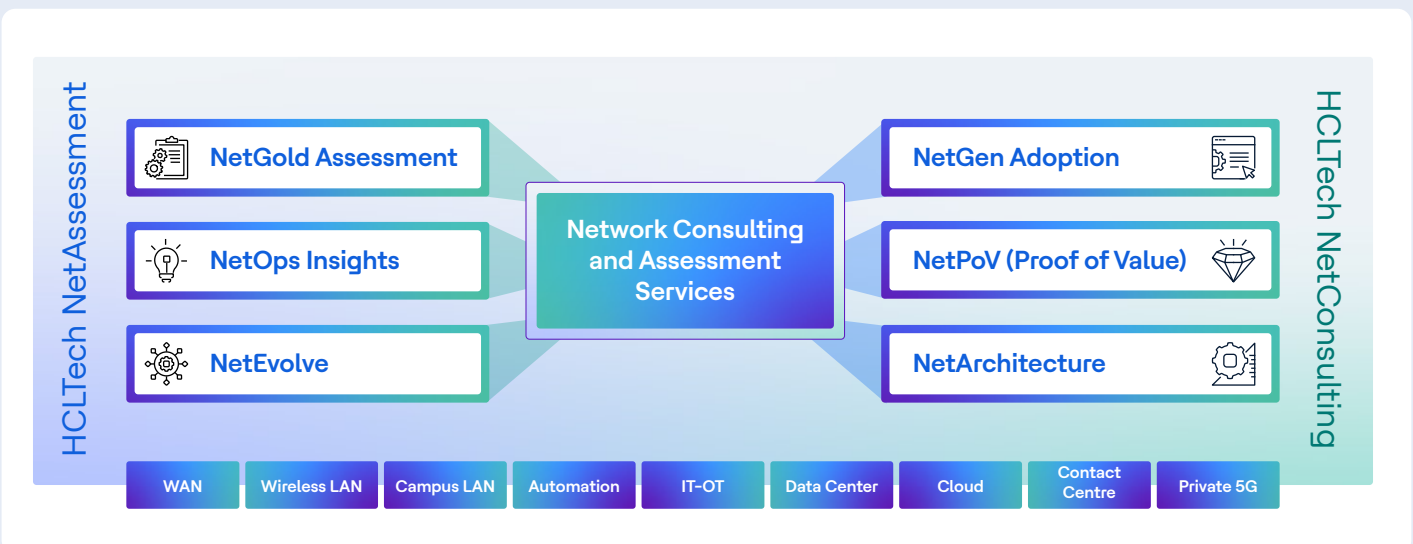

HCLTech Network Consulting & Assessment Portfolio