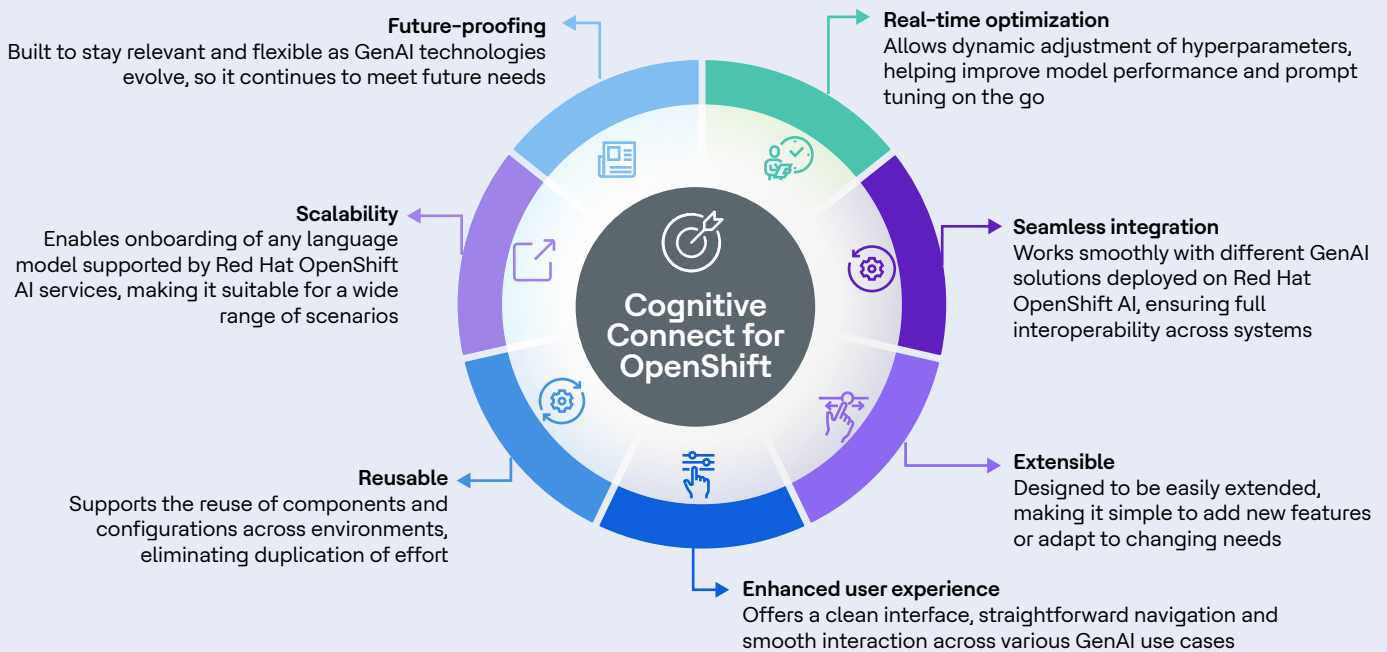

## Proactive maintenance

AI-driven insights help identify and resolve issues early, preventing disruptions to your operations

## Improved decision-making

Real-time data and actionable insights support quicker and more confident decision-making across teams

## Enhanced user experience

A simple and easy-to-use interface makes everyday tasks easier to manage and improves overall usability

# HCLTech Cognitive Connect for OpenShift Administration