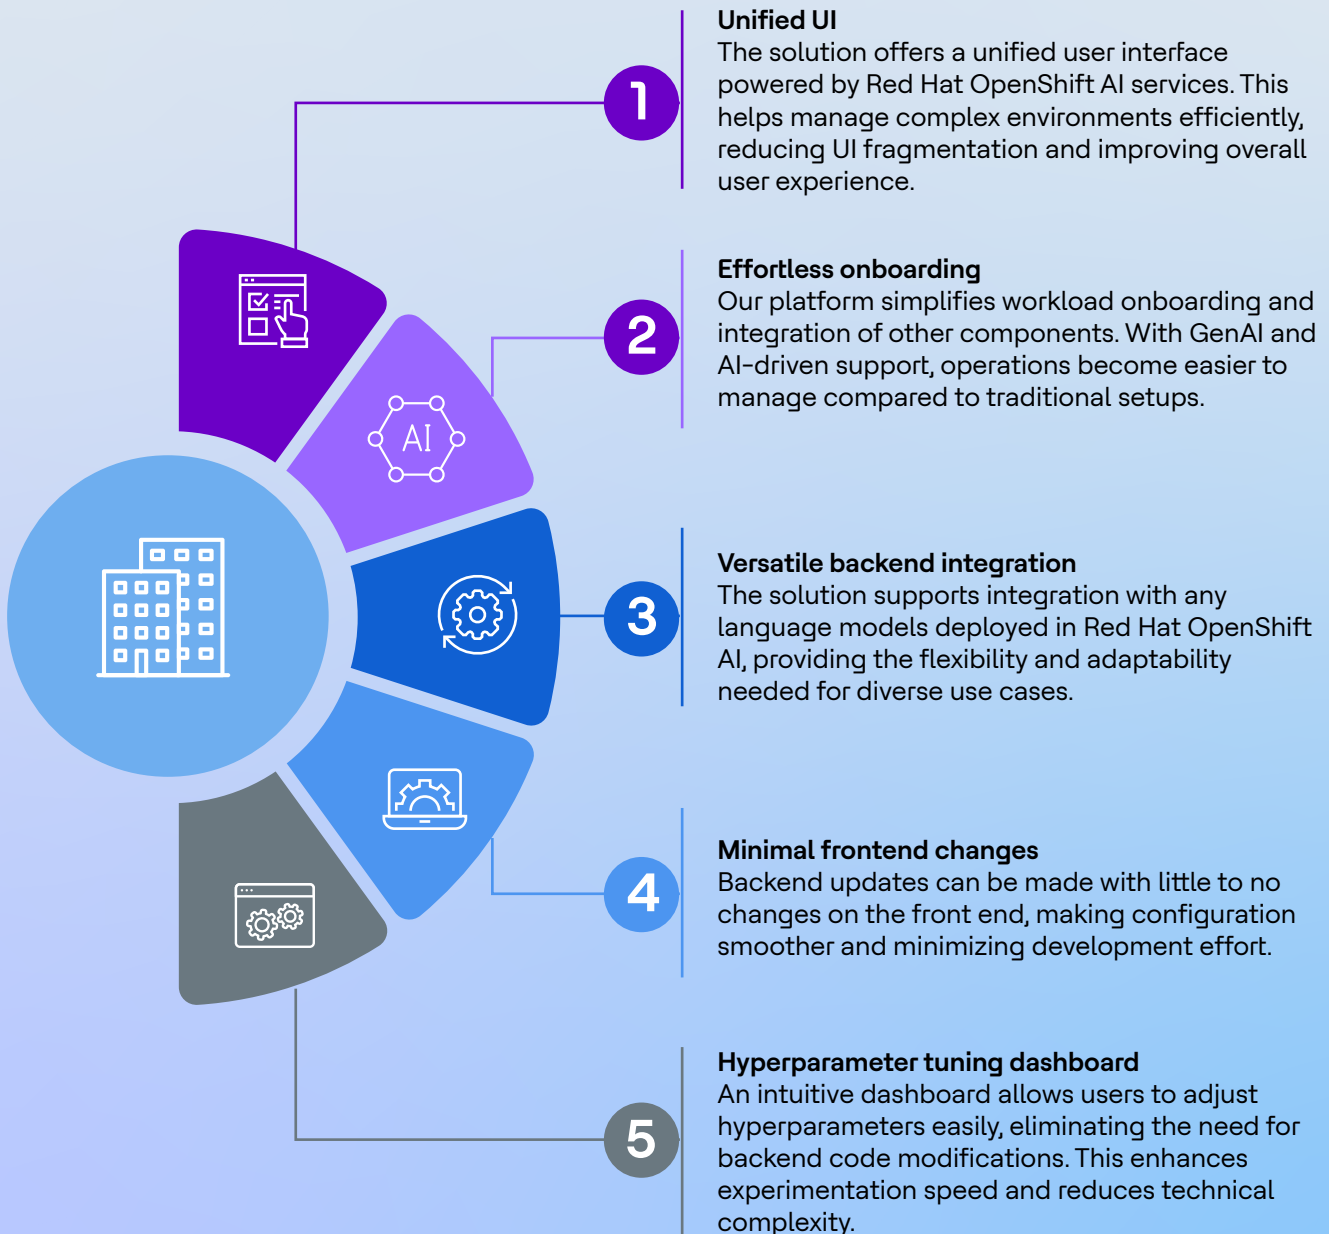

Introduction

As organizations adjust to the complexities of GenAI environments, managing them becomes a growing challenge. To address this, HCLTech has introduced a solution that streamlines OpenShift Administration. The Cognitive Connect solution acts as a digital cockpit, leveraging advanced Red Hat OpenShift AI services to simplify key operational tasks and troubleshooting. By integrating cutting-edge GenAI models with a RAG-based approach, it offers administrators a smooth and efficient experience.

Value proposition

HCLTech Cognitive Connect for OpenShift delivers enhanced value and flexibility by enabling seamless integration of diverse GenAI services and models with minimal effort, thereby optimizing the manageability of OpenShift environments.

Our differentiators