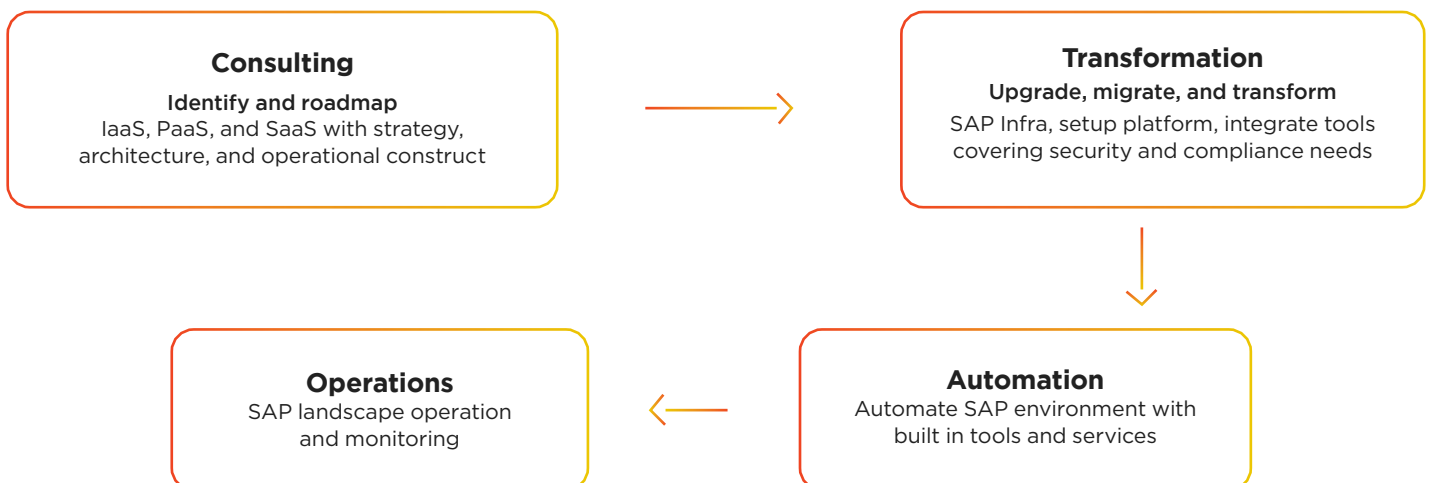

Enterprise workload transformation SAP on GCP

Explore, Enable, and Extend
with GCP

Typical drivers for SAP on GCP deployment

- Quest for a responsive, flexible and scalable IT infrastructure
- Possibility of reducing the TCO by up to 50% with SAP application on Google Cloud Platform (GCP)
- Need to integrate SAP with Cloud Native services
- Want to move to SAP S/4HANA prior to the deadline of 2025

Our services: SAP transformation journey on Google Cloud

HCL SAP vertical solutions

- All verticals
 - Lucy virtual assistant for SF, Hybris Digital Service & Maintenance Repair and Overhaul
 - CoTrust Blockchain Microservices on SCP Preview
 - Blockchain Template Application
- Healthcare
 - Emerging Enterprises powered by AI using Lucy and Robotics Process Automation
 - Smart Logistics for High Value Assets
 - Intelligent Supply Chain Visibility
- Professional Services
 - Smart Service Desk using DRYiCE XaaS Service Management
 - Labor Clocking Application Solution
- Manufacturing
 - Supply chain and AR optimization using Smart Asset Track and Trace
 - Touchless Workorder using Image Classification and Voice Recognition
- Consumer Products
 - Smart Asset Operation and Product as a Service
 - Social Mall Solution
- Complex Manufacturing
 - Asset Predictive Maintenance Solution
 - Global Scrap Log on Blockchain
- Travel and Transport, Retail
 - Smart Logistics for Moving Asset
- Construction, Mining
 - Smart Helmet, Connected Personal Protective Gear: Connected Worker Solution
- Wholesale & Distribution
 - Cold Chain Monitoring

Why GCP for SAP?

- True virtualization and elasticity
- Global network connectivity
- Simplified SAP deployment
- Data driven insights
- Robust security

Why HCL ?

350+
SAP application
customers

1500+
SAP
engagements