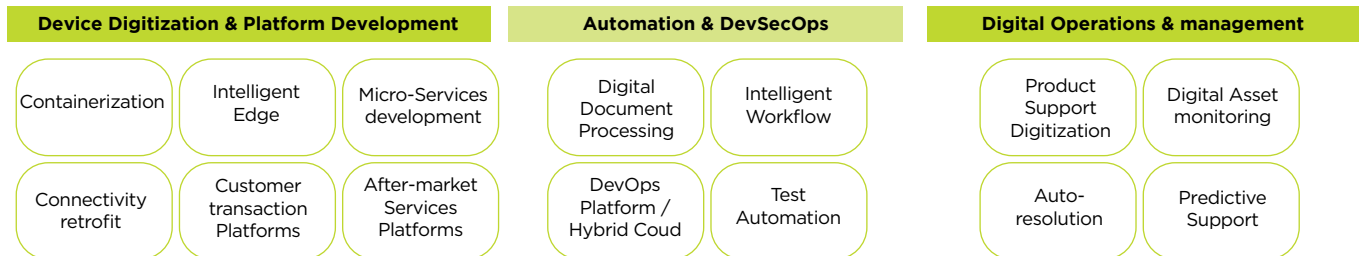

Going digital - creating disruption across printing

Core transformation areas