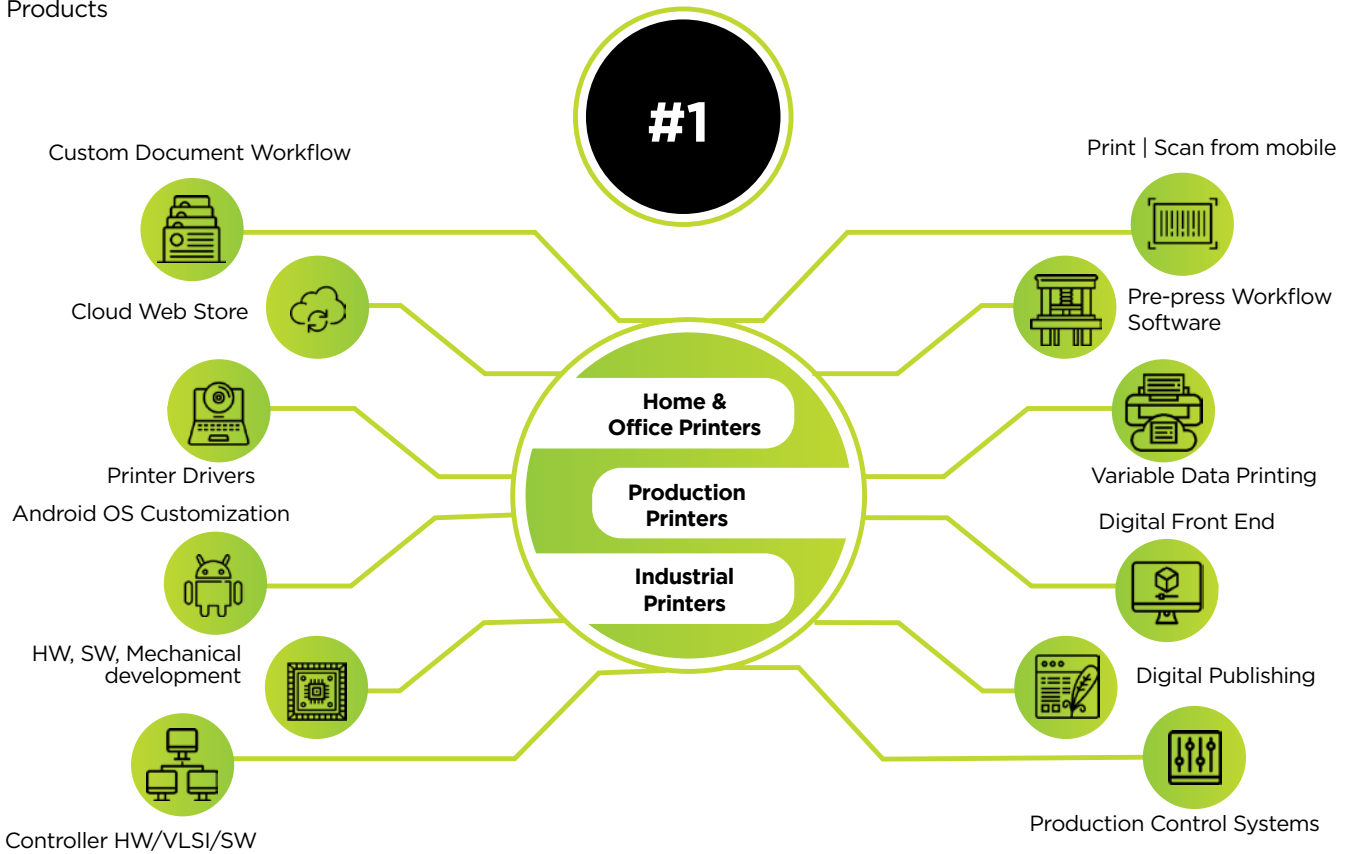

Largest R&D service provider across the globe in Digital and Print Technology

www.hcltech.com

Hello there! I am an Ideapreneur. I believe that sustainable business outcomes are driven by relationships nurtured through values like trust, transparency and flexibility. I respect the contract, but believe in going beyond through collaboration, applied innovation and new generation partnership models that put your interest above everything else. Right now 153,000+ Ideapreneurs are in a Relationship Beyond the Contract™ with 500 customers in 50 countries. **How can I help you?**