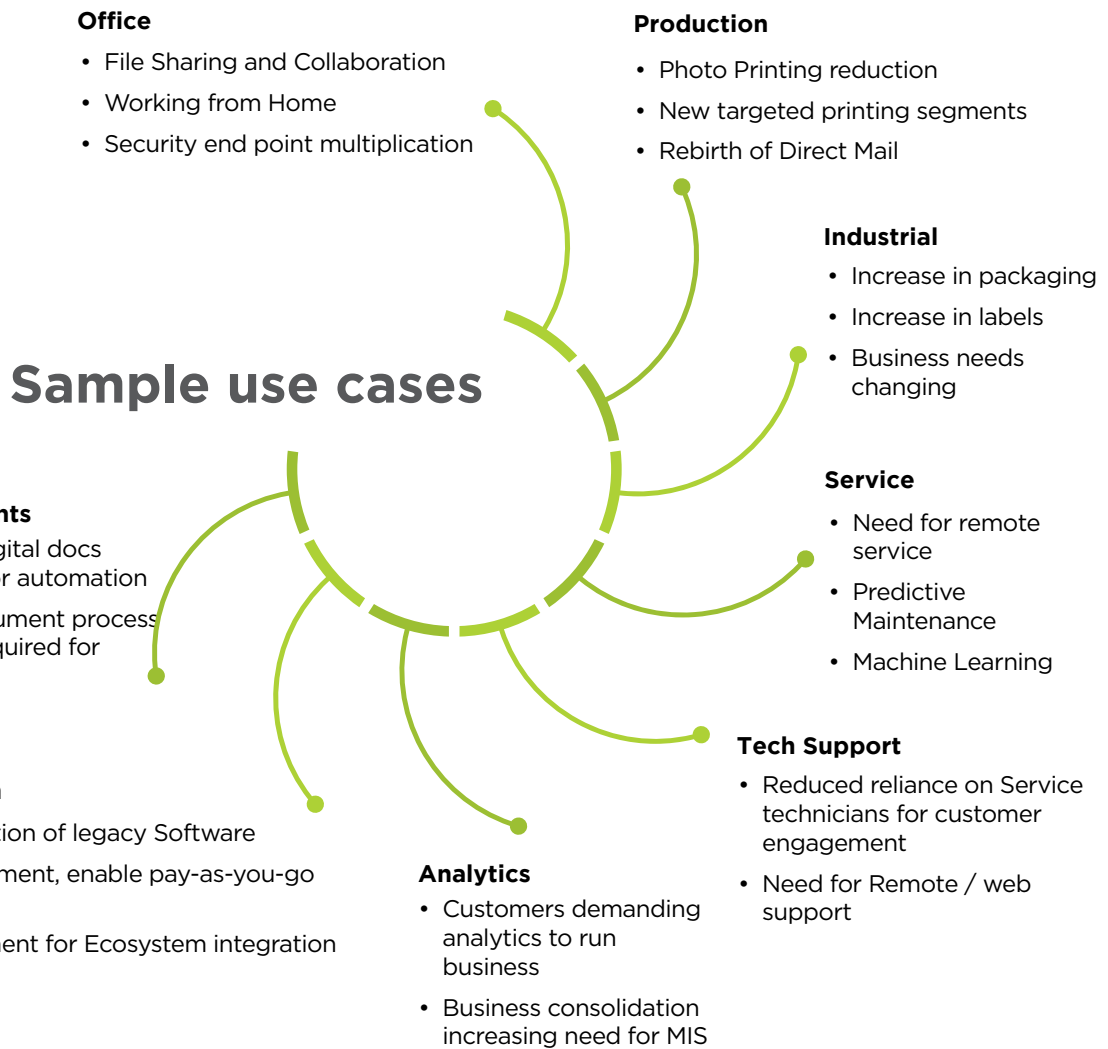

Going digital - creating disruption across printing

Core transformation areas